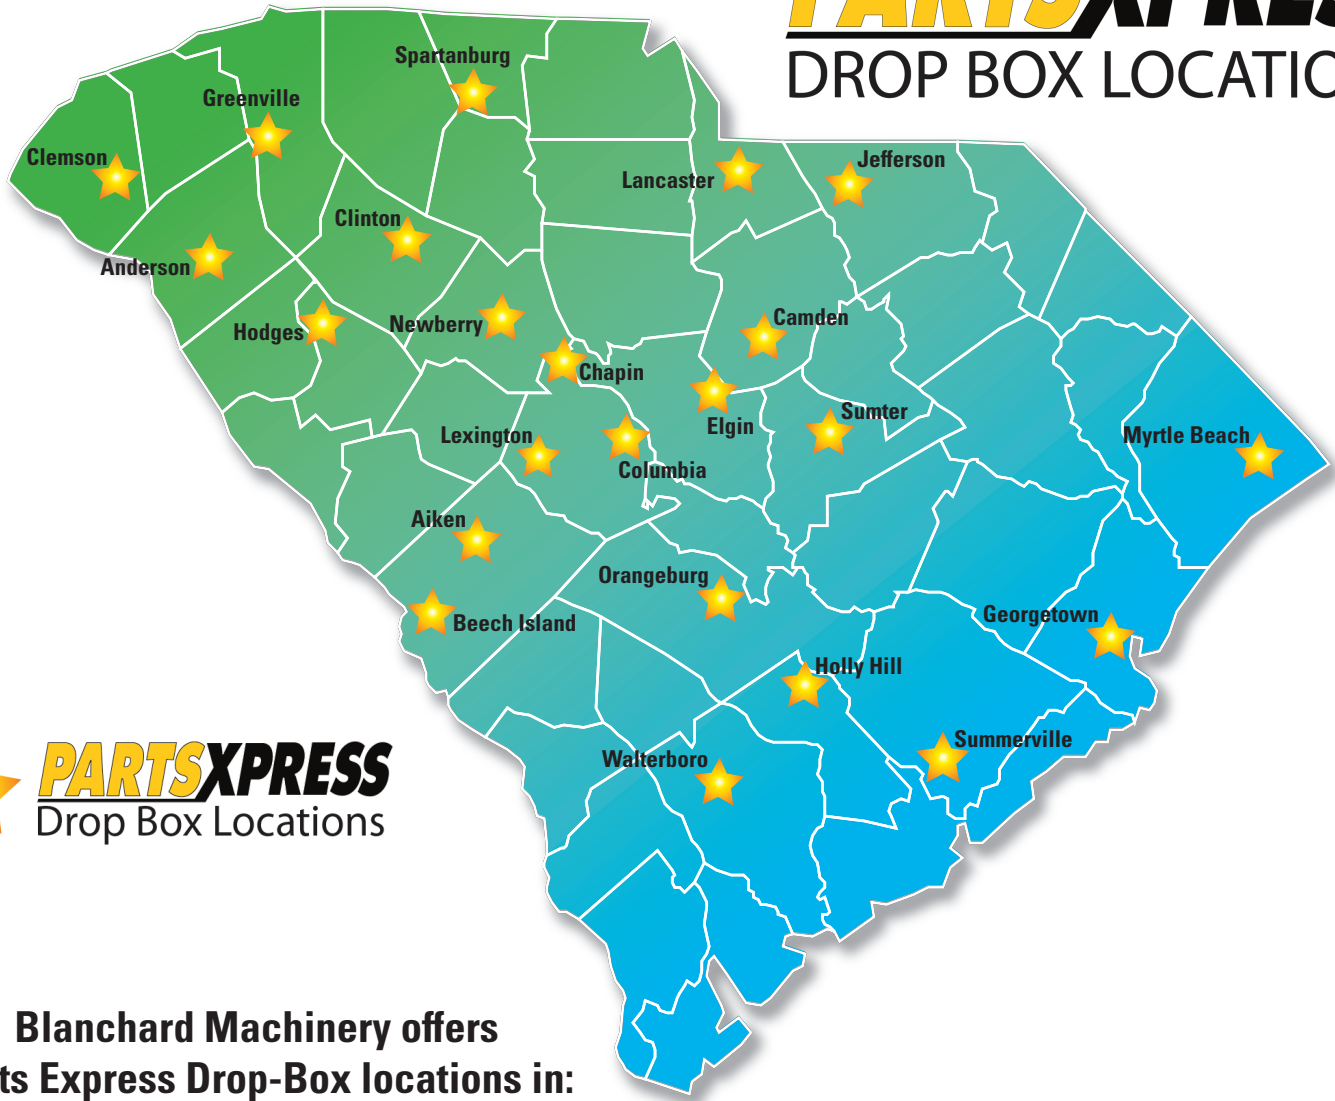

PARTSXPRESS

DROP BOX LOCATIONS

**Blanchard Machinery offers
Parts Express Drop-Box locations in:**

Aiken	643 May Royal D., Aiken, SC 29801	Holly Hill	495 Judge Street, Harleyville, SC 29448
Anderson	5033 Belton Hwy., Anderson, SC 29621	Jefferson	1412 South Main Street, Jefferson, SC 29065
Beech Island	1738 Sand Bar Ferry Rd., Beech Island, SC 29842	Lancaster	1965 Pageland Hwy., Pageland, SC 29728
Camden	344 Sumter Hwy., Camden, SC 29020	Lexington	169 Industrial Dr., Lexington, SC 29072
Chapin	648 Columbia Ave., Chapin, SC 29036	Myrtle Beach	2334 Chestnut Road, Longs, SC 29568
Clemson	10733 Clemson Blvd., Seneca, SC 29678	Newberry	40 Mawsons Way, Newberry, SC 29108
Clinton	19267 Hwy. 72 East, Clinton, SC 29325	Orangeburg	3232 Five Chop Rd., Orangeburg, SC 29115
Columbia	3151 Charleston Hwy., West Columbia, SC 29172	Simpsonville	427 Oak Road, Simpsonville, SC 29681
Elgin	1047 Hwy. Church Rd., Elgin, SC 29045	Spartanburg	1410 Asheville Hwy., Spartanburg, SC 29303
Georgetown	609 Hazard Street, Georgetown, SC 29440	Sumter	1289 N. Main Street, Sumter, SC 29153
Hodges	4528 Main Street, Hodges, SC 29653	Walterboro	3984 Jefferies Highway, Walterboro, SC 29488